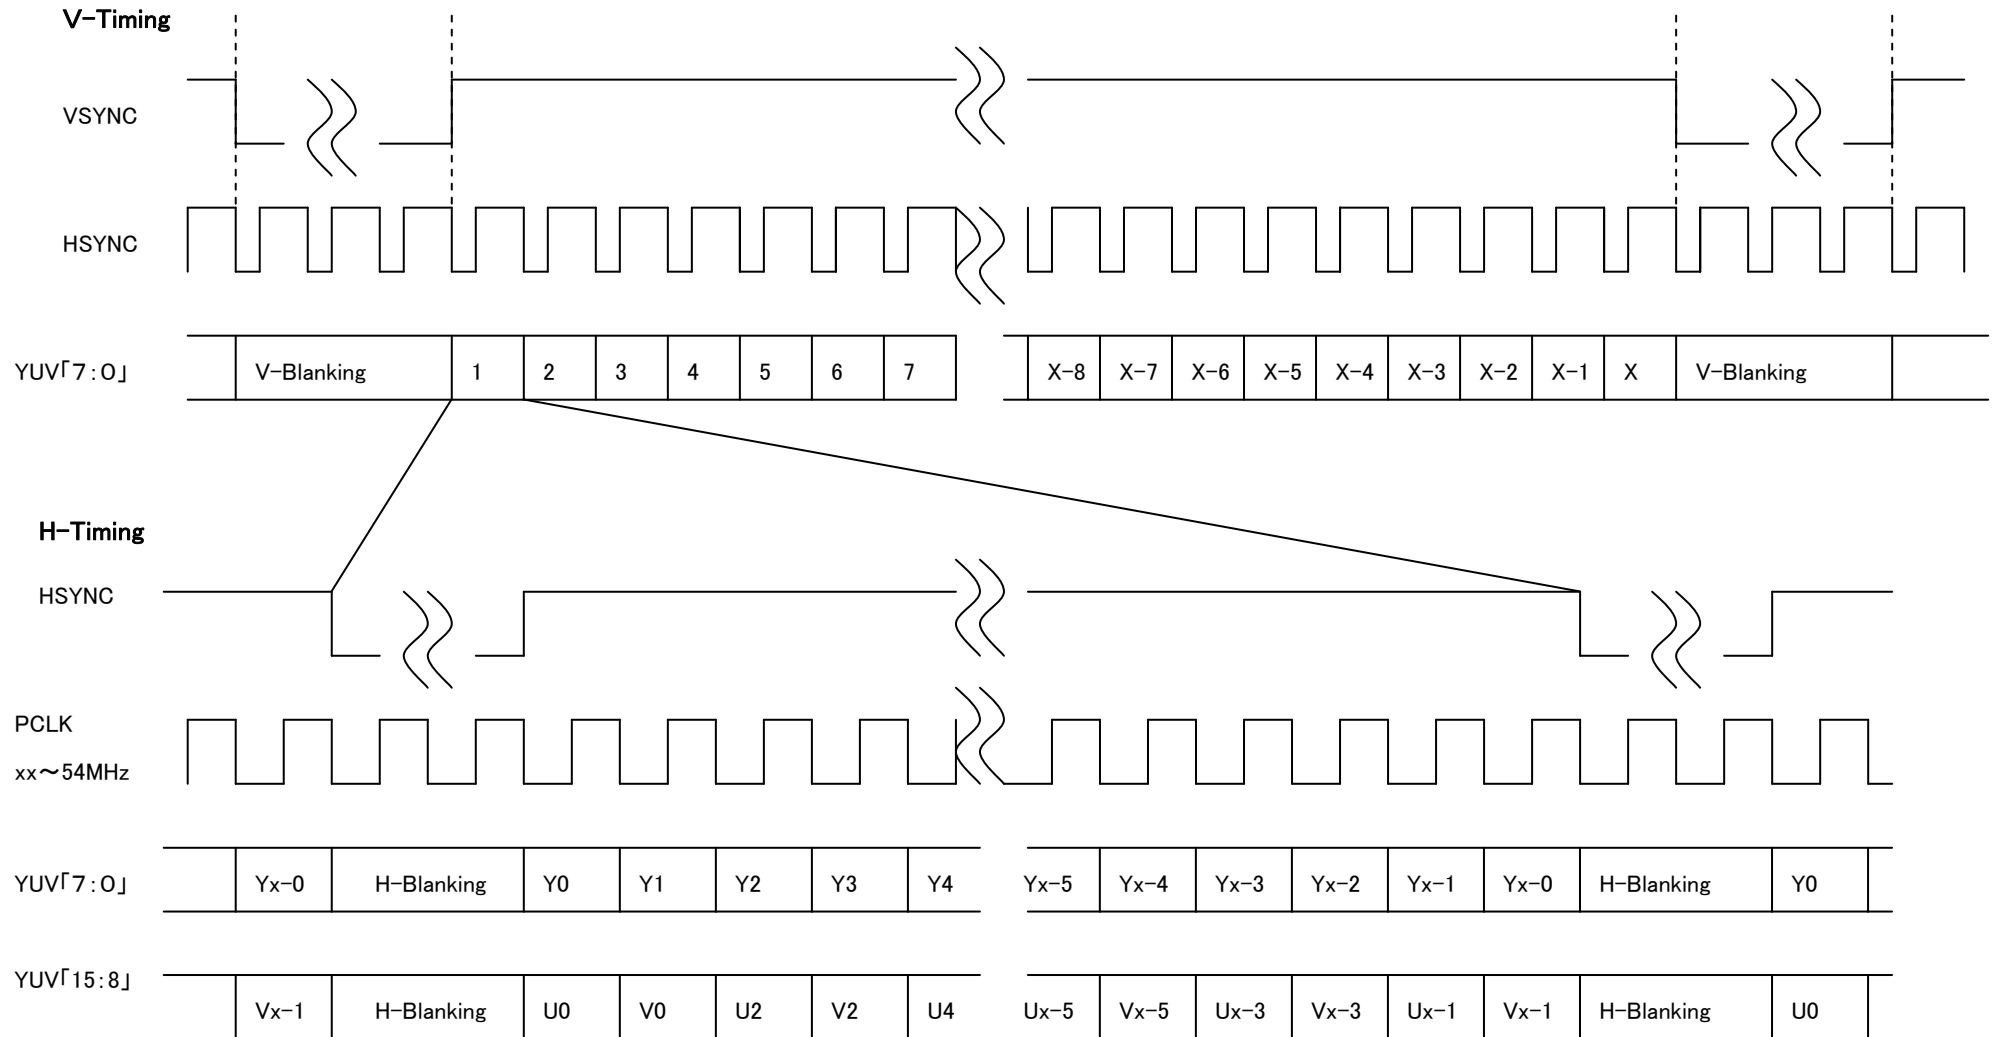

SVI-06&03 HSYNC, VSYNC timing chart (Standard -1)

V-Timing

H-Timing

SVI-06&03 HSYNC, VSYNC timing chart (Standard -2)

SVI-06&03 HSYNC, VSYNC timing chart (16bits)

SVI-06&03 HSYNC, VSYNC timing chart (Option -1)

SVI-06&03 HSYNC, VSYNC timing chart (Option -2)